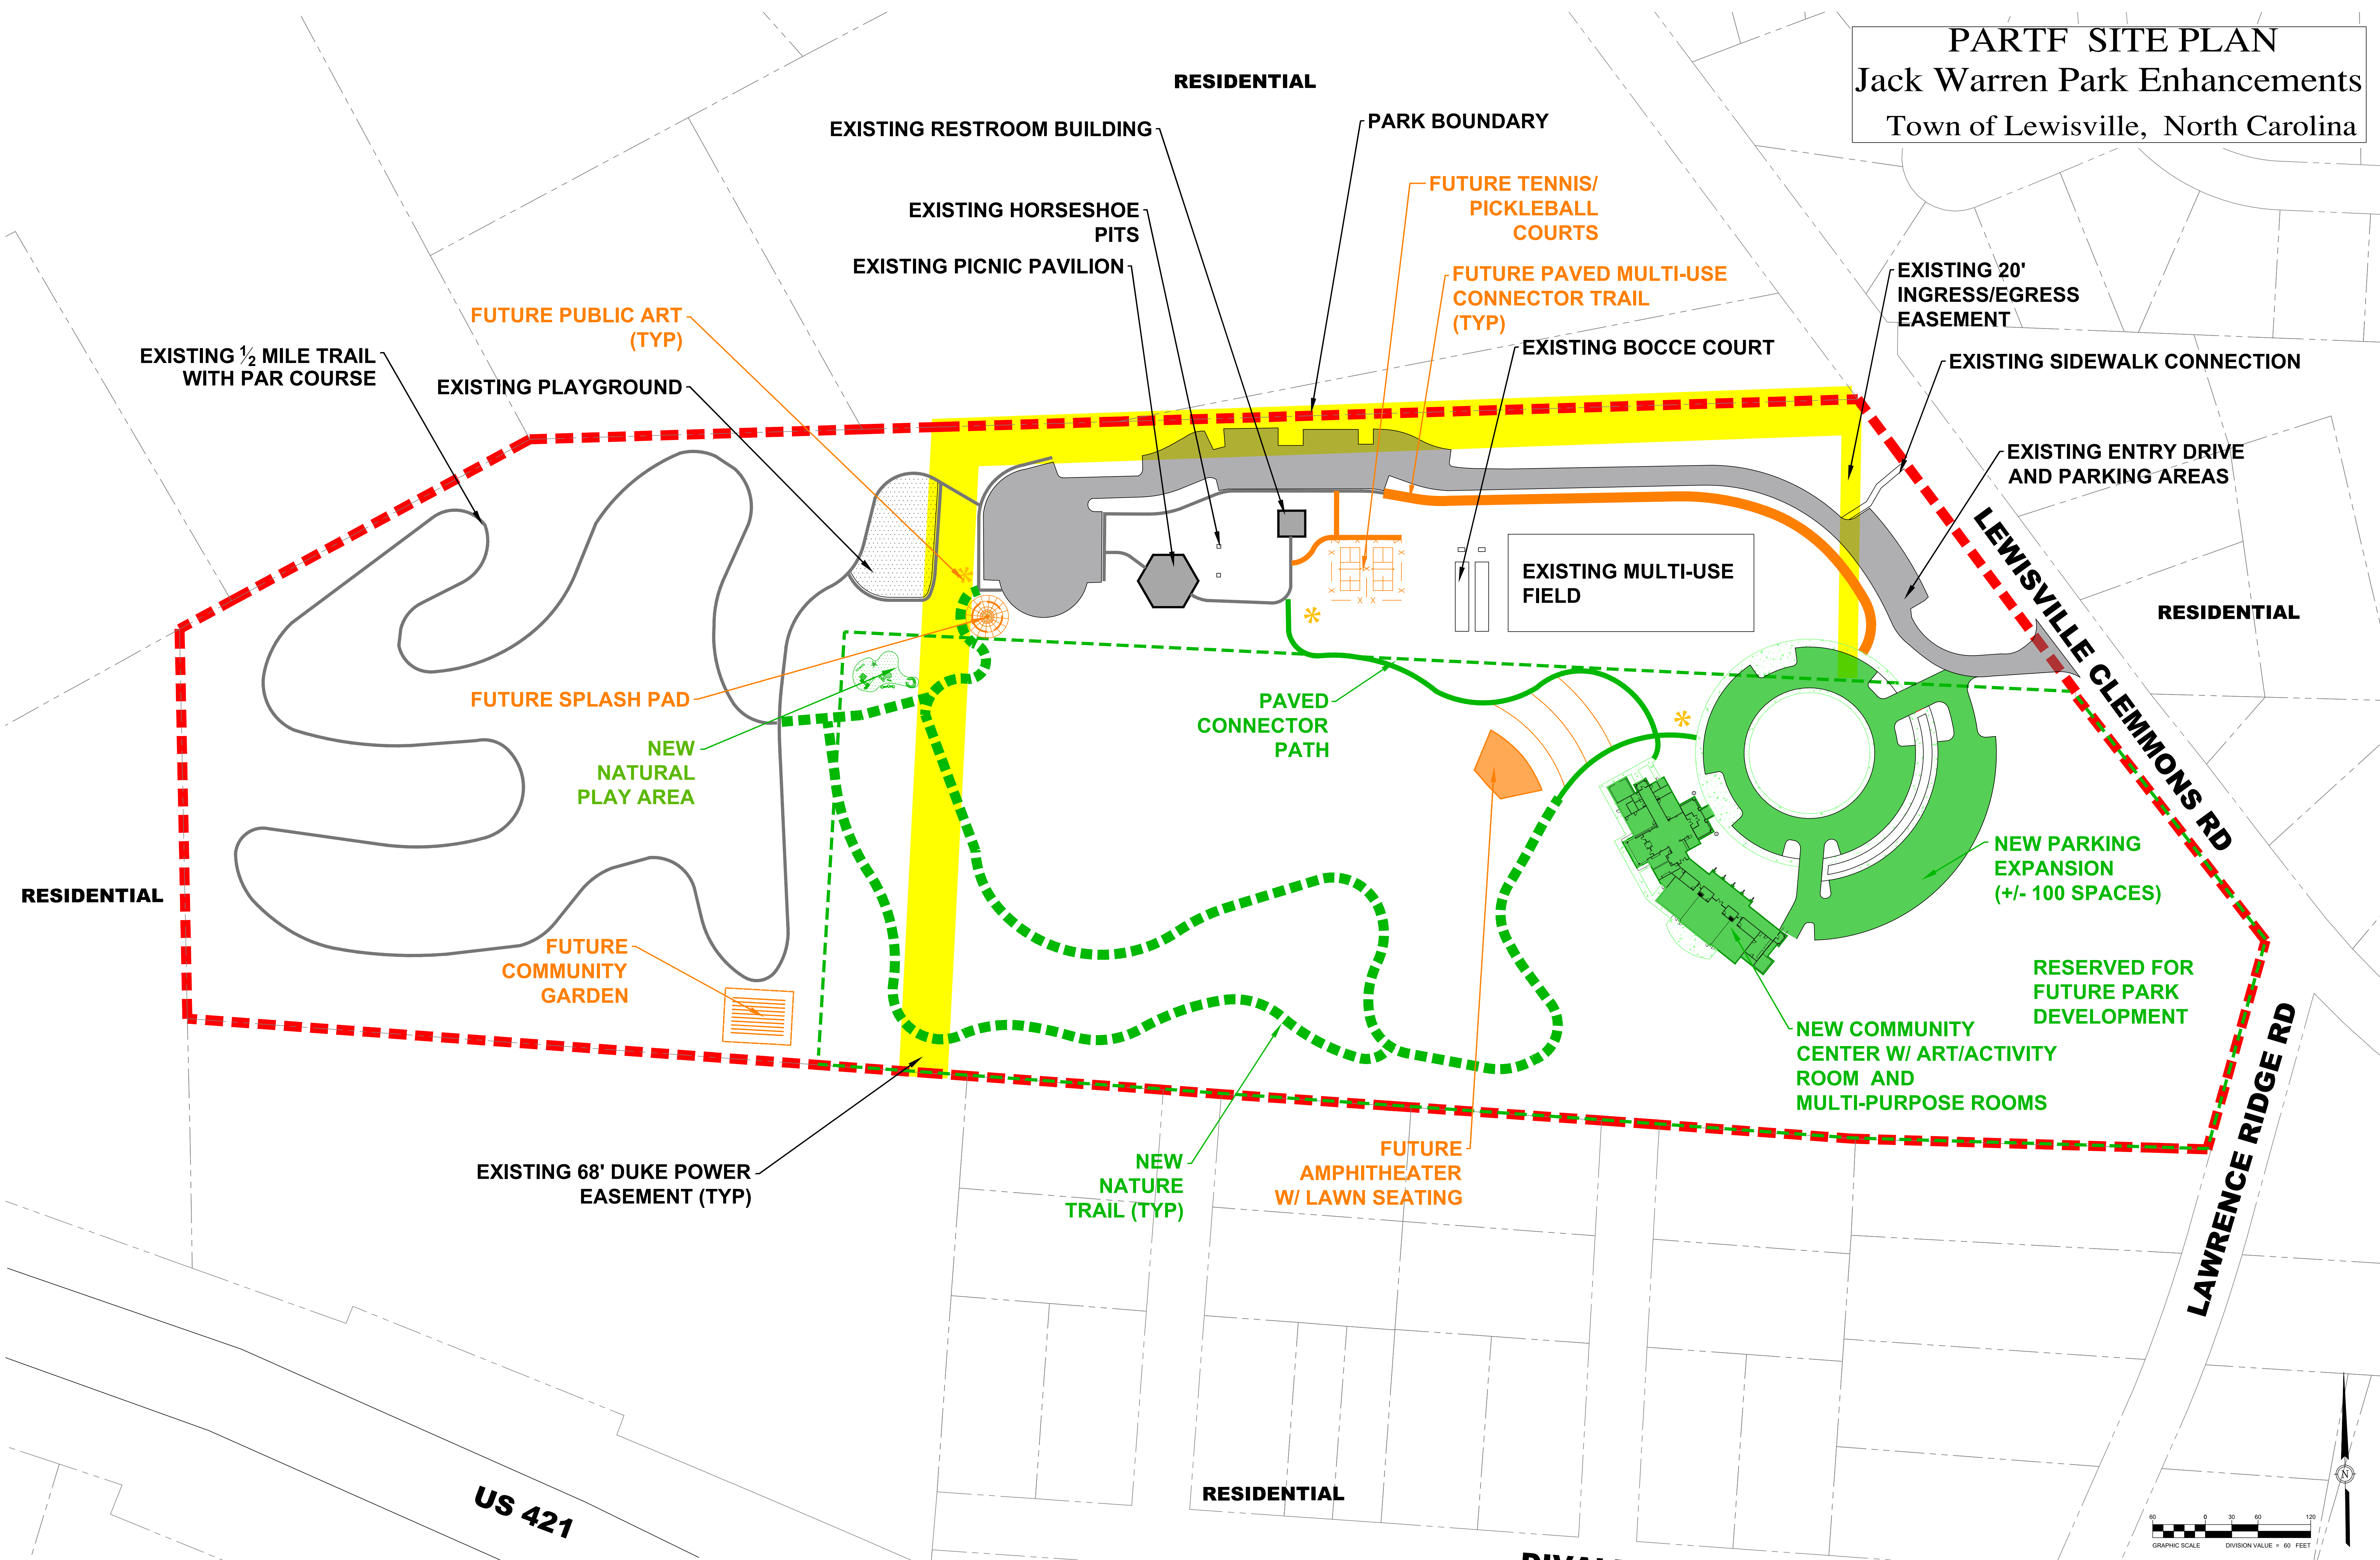

**PARTF SITE PLAN**  
**Jack Warren Park Enhancements**  
 Town of Lewisville, North Carolina

04/15/2020

**Legend**  
 ■■■■■ Park Boundary (31 Acres)

Existing Park Facility    Easement    Land to be Acquired  
 PARTF Requested    Future Phase